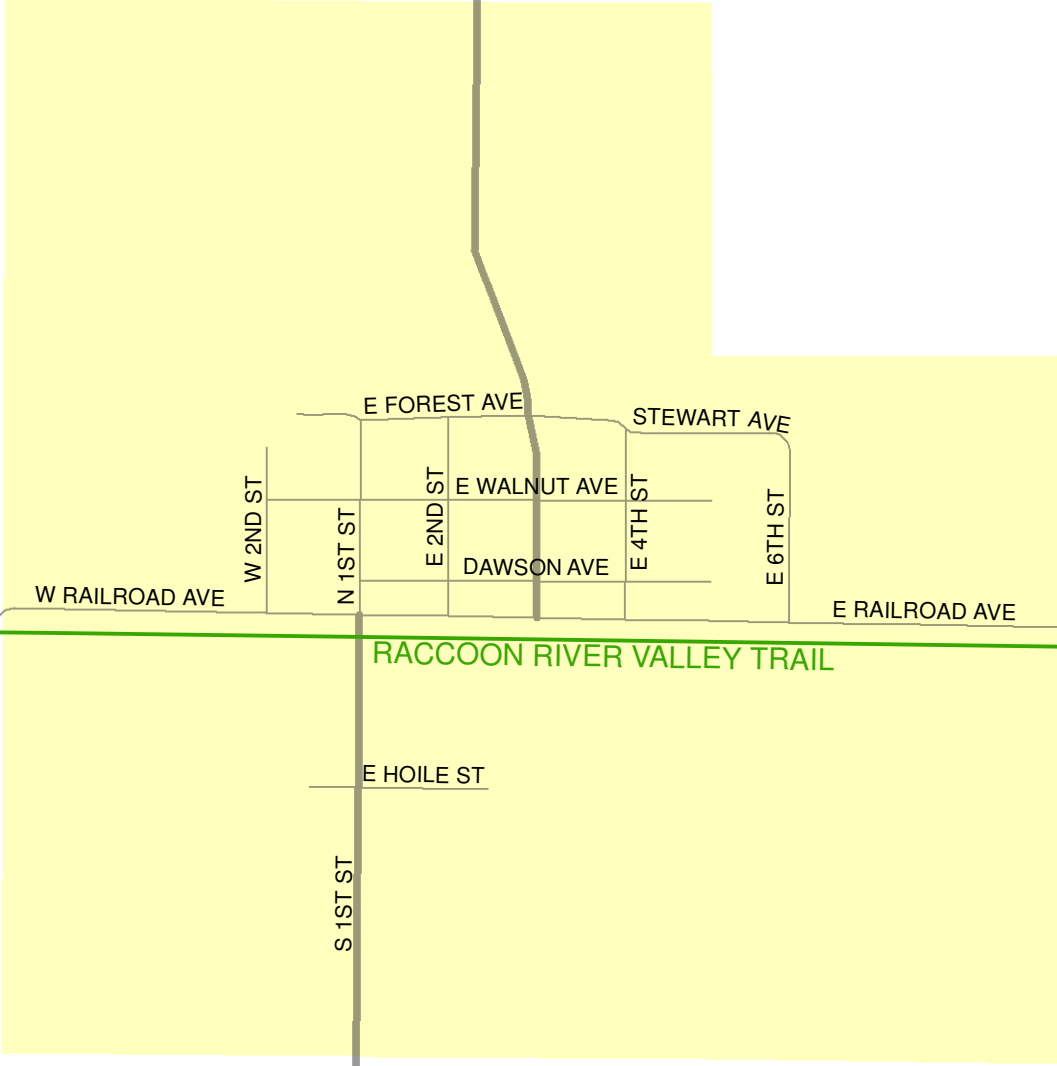

125TH TRL

DAVE

135TH ST

W RAILROAD AVE

W 2ND ST

N 1ST ST

E 2ND ST

DAWSON AVE

E 4TH ST

E 6TH ST

E RAILROAD AVE

130TH ST

RACCOON RIVER VALLEY TRAIL

E HOILE ST

S 1ST ST

DAVE

141 141ST ST

1" = 715.64'

City of Dawson

Updated: Oct 2015